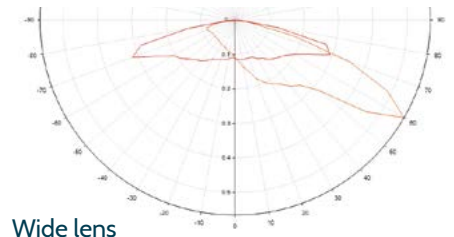

60 LED example shown length can vary

Measurement in millimetres.

Narrow lens

Medium lens

Wide lens