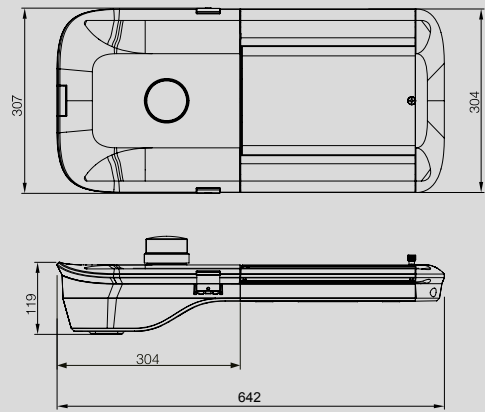

# Introducing Arialed

The Arialed is a flexible, high performance luminaire able to provide solutions for a range of lighting scenarios from P6 through to M2. Achieved by employing a unique modular light engine capable of accommodating a range of LED configurations. The attractive low profile, lightweight design utilises the "Aria-stream" air flow system to keep the LEDs as cool as possible providing a long life lantern with minimal lumen depreciation. The driver is housed separately, in a discreet enclosure ensuring minimal heat transfer between the driver and light-engine.

60 LED example shown length can vary

Measurement in millimetres.

Narrow lens

Medium lens

Wide lens

## Lantern Information

Weight	6.5 - 14 kg
Windage	0.055m <sup>2</sup> - 0.09m <sup>2</sup>
RAL codes	Black: RAL 9017 Grey: RAL 7035
Mounting sizes	76, 60, 42, 34mm