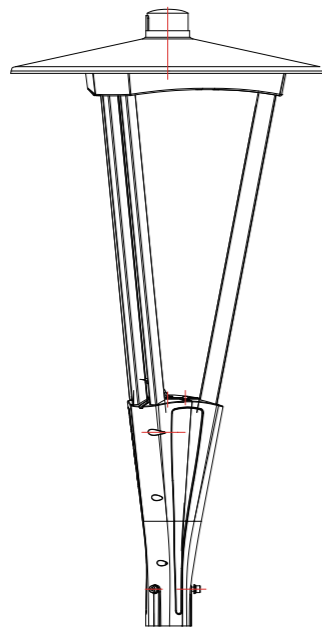

www.Orangetek.co.uk

ORANGE
TEK

TORCH

Dimensions Unit: mm

Luminance Distribution

Lumen output

Model Name	TORCH			
LED Q'TY	12	18	24	30
Drive current	700 mA			
Lumen output (lm)	1950	3075	3975	4500
Power consumption (w)	26	41	53	60
Plug & Play Power Cell	Standard			
Surge protection device	1~10 KV			
Nema socket 3 pin	Standard			

Installation / Mounting

- Mounting height : 4~8m
- Mounting: post top.
- Post top: ø60 - ø76mm.

LED Arrangement