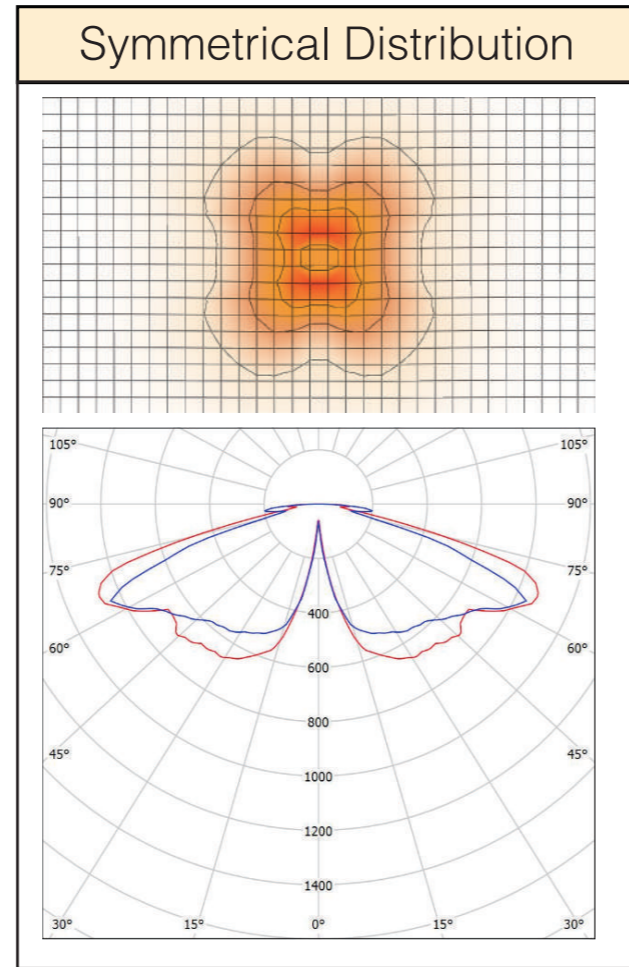

www.Orangetek.co.uk

ORANGE
TEK

TORCH

Dimensions Unit: mm

Luminance Distribution

Lumen output

Model Name	TORCH			
LED Q'TY	12	18	24	30
Drive current	700 mA			
Lumen output (lm)	1950	3075	3975	4500
Power consumption (w)	26	41	53	60
Plug & Play Power Cell	Standard			
Surge protection device	1~10 KV			
Nema socket 3 pin	Standard			