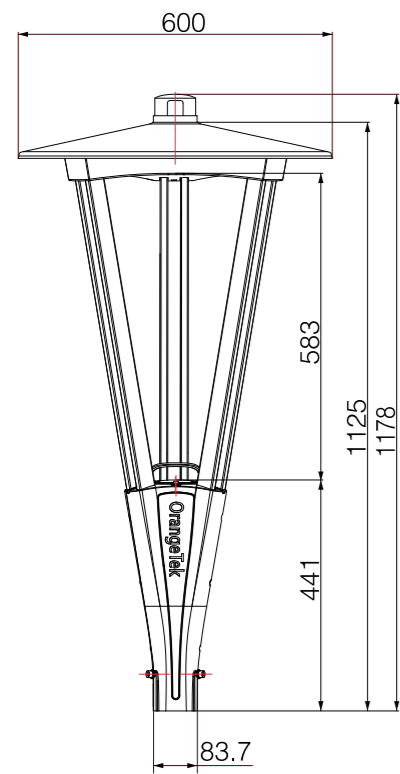

www.Orangetek.co.uk

ORANGE
TEK

TORCH

Dimensions Unit: mm

Luminance Distribution

Lumen output

Model Name	TORCH			
LED Q'TY	12	18	24	30
Drive current	700 mA			
Lumen output (lm)	1950	3075	3975	4500
Power consumption (w)	26	41	53	60
Plug & Play Power Cell	Standard			
Surge protection device	1~10 KV			
Nema socket 3 pin	Standard			

Installation / Mounting

- Mounting height : 4~8m
- Mounting: post top.
- Post top: ø60 - ø76mm.

LED Arrangement