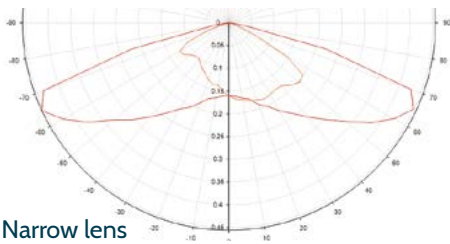

|||| **TERRALED**
MINI

Introducing TerraLED Mini

The TerraLED Mini set new standards for an entry level luminaire. This lantern has been designed to deliver the best photometric output for residential areas coupled with a design that is simple to install and easy to maintain. A compact and robust lantern with versatile performance makes the TerraLED mini the perfect entry level maintenance lantern.

Measurement in millimetres.

Narrow lens

Medium lens

Wide lens

Product Features

SmartCity Ready

Tool Free Access option available

CLO Available

IP66

Up to IK10

Preset Dimming

Surge Protection – 10kV 10kA MLV (clamping voltage) 1.2kV

Tilt angle adjustment +10° to -10°

Lightweight LM6 aluminium

Lantern Information

| | |
|----------------|-----------------------------------|
| Weight | 5 kg |
| Windage | 0.043 m ² |
| RAL codes | Black: RAL 9004 Grey: RAL 9007 |
| Mounting sizes | 76, 60, 42, 34mm |