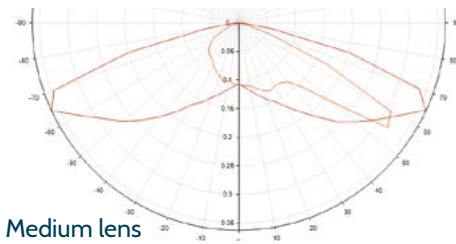

Measurement in millimetres.

Narrow lens

Medium lens

Wide lens

Product Features

SmartCity Ready

Tool Free Access option available

CLO Available

IP66

Up to IK10

Preset Dimming

Surge Protection – 10kV 10kA MLV (clamping voltage) 1.2kV

Tilt angle adjustment +10° to -10°

Lightweight LM6 aluminium

Lantern Information

| | |
|----------------|-----------------------------------|
| Weight | 5 kg |
| Windage | 0.043 m ² |
| RAL codes | Black: RAL 9004 Grey: RAL 9007 |
| Mounting sizes | 76, 60, 42, 34mm |

LED Data

| | | |
|-----------------------------|-----------------|---------------------|
| Lumen output range (Lumens) | Lumens per watt | CCT |
| 1234 - 5480 | upto 132 lm/w | 3000k, 4000k, 5000k |
| LX value | RA/CRI index | |
| L90>100,000 hours | >70 Standard | |