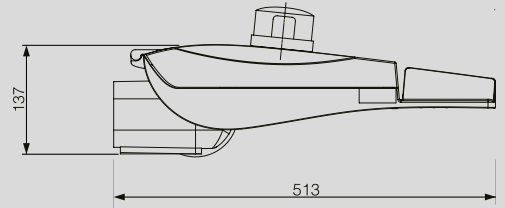

|||| **TERRALED**
MINI

Introducing TerraLED Mini

The TerraLED Mini set new standards for an entry level luminaire. This lantern has been designed to deliver the best photometric output for residential areas coupled with a design that is simple to install and easy to maintain. A compact and robust lantern with versatile performance makes the TerraLED mini the perfect entry level maintenance lantern.

Measurement in millimetres.

Narrow lens

Medium lens

Wide lens

Product Features

SmartCity Ready

Tool Free Access option available

CLO Available

IP66

Up to IK10

Preset Dimming

Surge Protection – 10kV 10kA MLV (clamping voltage) 1.2kV

Tilt angle adjustment +10° to -10°

Lightweight LM6 aluminium

Lantern Information

| | |
|----------------|-----------------------------------|
| Weight | 5 kg |
| Windage | 0.043 m ² |
| RAL codes | Black: RAL 9004 Grey: RAL 9007 |
| Mounting sizes | 76, 60, 42, 34mm |