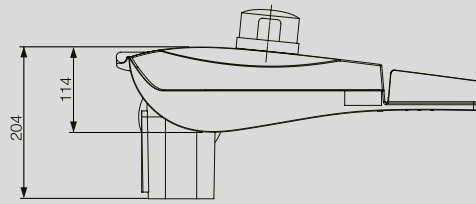

|||| **TERRALED**
MINI

Introducing TerraLED Mini

The TerraLED Mini set new standards for an entry level luminaire. This lantern has been designed to deliver the best photometric output for residential areas coupled with a design that is simple to install and easy to maintain. A compact and robust lantern with versatile performance makes the TerraLED mini the perfect entry level maintenance lantern.

Measurement in millimetres.

Narrow lens

Medium lens

Wide lens

Product Features

SmartCity Ready

Tool Free Access option available

CLO Available

IP66

Up to IK10

Preset Dimming

Surge Protection – 10kV 10kA MLV (clamping voltage) 1.2kV

Tilt angle adjustment +10° to -10°

Lightweight LM6 aluminium

Lantern Information

| | |
|----------------|-----------------------------------|
| Weight | 5 kg |
| Windage | 0.043 m ² |
| RAL codes | Black: RAL 9004 Grey: RAL 9007 |
| Mounting sizes | 76, 60, 42, 34mm |