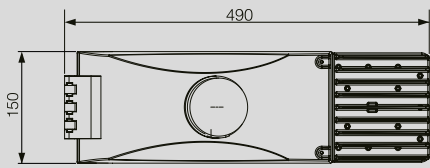

|||| **TERRALED**
MINI

Introducing TerraLED Mini

The TerraLED Mini set new standards for an entry level luminaire. This lantern has been designed to deliver the best photometric output for residential areas coupled with a design that is simple to install and easy to maintain. A compact and robust lantern with versatile performance makes the TerraLED mini the perfect entry level maintenance lantern.

Measurement in millimetres.

Narrow lens

Medium lens

Wide lens

Product Features

SmartCity Ready

Tool Free Access option available

CLO Available

IP66

Up to IK10

Preset Dimming

Surge Protection – 10kV 10kA MLV (clamping voltage) 1.2kV

Tilt angle adjustment +10° to -10°

Lightweight LM6 aluminium

Lantern Information

| | |
|----------------|-----------------------------------|
| Weight | 5 kg |
| Windage | 0.043 m ² |
| RAL codes | Black: RAL 9004 Grey: RAL 9007 |
| Mounting sizes | 76, 60, 42, 34mm |