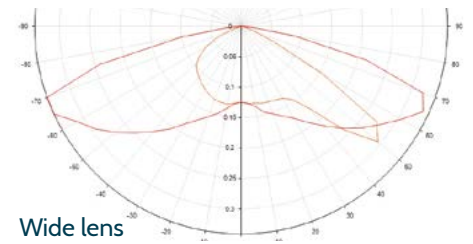

Measurement in millimetres.

Narrow lens

Medium lens

Wide lens

Product Features

SmartCity Ready

Tool Free Access option available

CLO Available

IP66

Up to IK10

Preset Dimming

Surge Protection – 10kV 10kA MLV (clamping voltage) 1.2kV

Tilt angle adjustment +10° to -10°

Lightweight LM6 aluminium

Lantern Information

| | |
|----------------|-----------------------------------|
| Weight | 5 kg |
| Windage | 0.043 m ² |
| RAL codes | Black: RAL 9004 Grey: RAL 9007 |
| Mounting sizes | 76, 60, 42, 34mm |