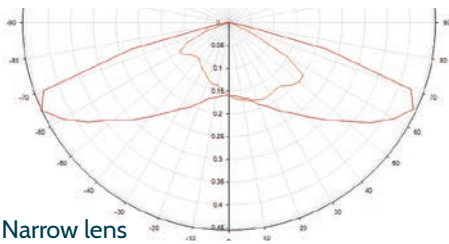

|||| **TERRALED**
MINI

Introducing TerraLED Mini

The TerraLED Mini set new standards for an entry level luminaire. This lantern has been designed to deliver the best photometric output for residential areas coupled with a design that is simple to install and easy to maintain. A compact and robust lantern with versatile performance makes the TerraLED mini the perfect entry level maintenance lantern.

Measurement in millimetres.

Narrow lens

Medium lens

Wide lens

Product Features

SmartCity Ready

CLO Available

IP66

Up to IK10

Preset Dimming

Surge Protection – 10kV 10kA
MLV (clamping voltage) 1.2kV

Tilt angle adjustment
+10° to -10°

Lightweight
LM6 aluminium

Lantern Information

Weight	5 kg
Windage	0.043 m ²
RAL codes	Black: RAL 9004 Grey: RAL 9007
Mounting sizes	76, 60, 42, 34mm