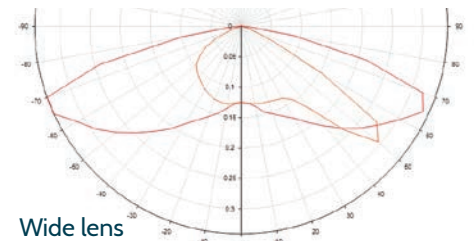

Measurement in millimetres.

Narrow lens

Medium lens

Wide lens

Product Features

SmartCity Ready

CLO Available

IP66