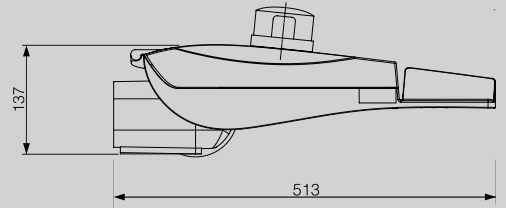

|||| **TERRALED**
MINI

Introducing TerraLED Mini

The TerraLED Mini set new standards for an entry level luminaire. This lantern has been designed to deliver the best photometric output for residential areas coupled with a design that is simple to install and easy to maintain. A compact and robust lantern with versatile performance makes the TerraLED mini the perfect entry level maintenance lantern.

Measurement in millimetres.

Narrow lens

Medium lens

Wide lens

Product Features

SmartCity Ready

CLO Available

IP66

Up to IK10

Preset Dimming

Surge Protection – 10kV 10kA
MLV (clamping voltage) 1.2kV

Tilt angle adjustment
+10° to -10°

Lightweight
LM6 aluminium

Lantern Information

Weight	5 kg
Windage	0.043 m ²
RAL codes	Black: RAL 9004 Grey: RAL 9007
Mounting sizes	76, 60, 42, 34mm