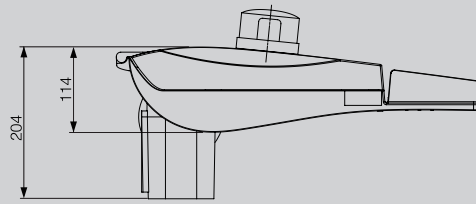

|||| **TERRALED**
MINI

Introducing TerraLED Mini

The TerraLED Mini set new standards for an entry level luminaire. This lantern has been designed to deliver the best photometric output for residential areas coupled with a design that is simple to install and easy to maintain. A compact and robust lantern with versatile performance makes the TerraLED mini the perfect entry level maintenance lantern.

Measurement in millimetres.

Narrow lens

Medium lens

Wide lens

Product Features

SmartCity Ready

CLO Available

IP66

Up to IK10

Preset Dimming

Surge Protection – 10kV 10kA
MLV (clamping voltage) 1.2kV

Tilt angle adjustment
+10° to -10°

Lightweight
LM6 aluminium

Lantern Information

Weight	5 kg
Windage	0.043 m ²
RAL codes	Black: RAL 9004 Grey: RAL 9007
Mounting sizes	76, 60, 42, 34mm