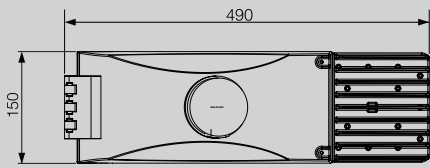

|||| **TERRALED**
MINI

Introducing TerraLED Mini

The TerraLED Mini set new standards for an entry level luminaire. This lantern has been designed to deliver the best photometric output for residential areas coupled with a design that is simple to install and easy to maintain. A compact and robust lantern with versatile performance makes the TerraLED mini the perfect entry level maintenance lantern.

Measurement in millimetres.

Narrow lens

Medium lens

Wide lens

Product Features

SmartCity Ready

CLO Available

IP66

Up to IK10

Preset Dimming

Surge Protection – 10kV 10kA
MLV (clamping voltage) 1.2kV

Tilt angle adjustment
+10° to -10°

Lightweight
LM6 aluminium

Lantern Information

Weight	5 kg
Windage	0.043 m ²
RAL codes	Black: RAL 9004 Grey: RAL 9007
Mounting sizes	76, 60, 42, 34mm