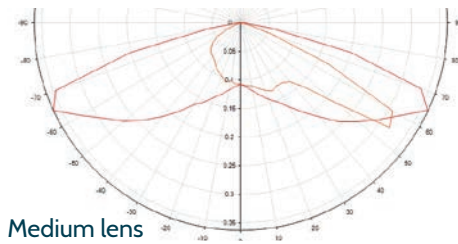

Measurement in millimetres.

Narrow lens

Medium lens

Wide lens

Product Features

SmartCity Ready

CLO Available

IP66