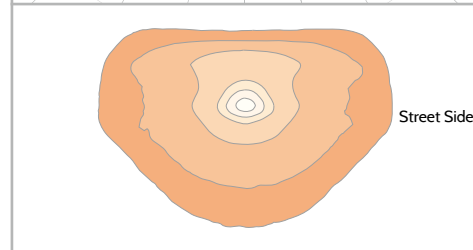

IGNIS MINI⁺

ARIA LED II

CITISOFT II

Extra Narrow | G1 NS11

Extra Narrow | G1 NS16

Extra Wide | G1 MS25

Extra Wide | G4 WS3

Extra Wide | G2 WS34