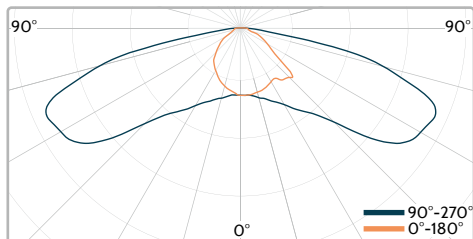

20 in 1 Light Distributions

LED type : 3030

Applicable Luminaire :

IGNIS MINI

IGNIS MINI⁺

Narrow | G2 20-NPE

Narrow | G1 NPF

Narrow | G2 NPH