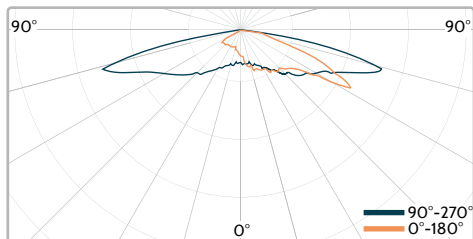

IGNIS MINI⁺

ARIA LED II

CITISOFT II

Extra Narrow | G1 NS11

Extra Narrow | G1 NS16

Extra Wide | G1 MS25

Extra Wide | G4 WS3

Extra Wide | G2 WS34