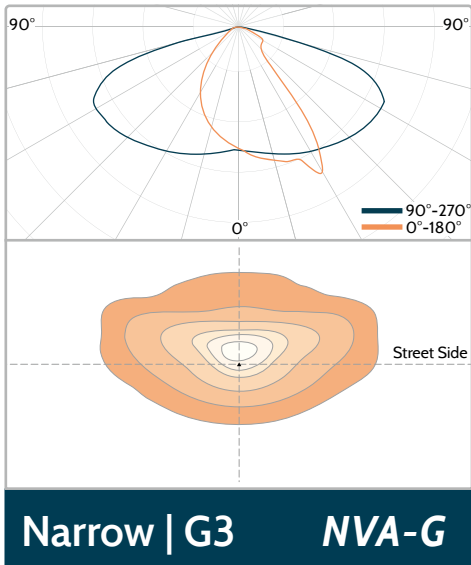

36 in 1 Light Distributions

LED type : 3030

Applicable Luminaire : **IGNIS** | **IGNIS MINI⁺**

ARIALED II

EMILIO CITISUN

CITISOFT

CITISOFT II