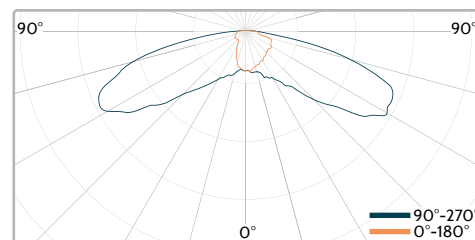

Wide | G1

WS1