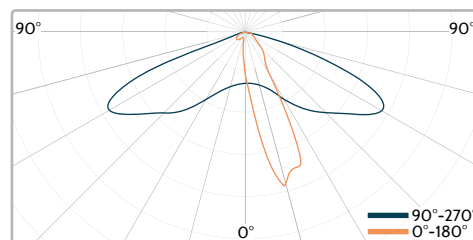

20 in 1 Light Distributions

LED type : 3030

Applicable Luminaire :

IGNIS MINI

IGNIS MINI⁺

Narrow | G2 20-NPE

Narrow | G1 NPF

Narrow | G2 NPH