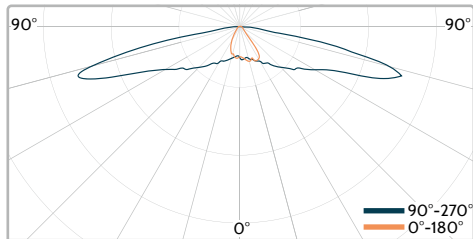

IGNIS MINI⁺

ARIA LED II

CITISOFT II

Extra Narrow | G1 NS11

Extra Narrow | G1 NS16

Extra Wide | G1 MS25

Extra Wide | G4 WS3

Extra Wide | G2 WS34