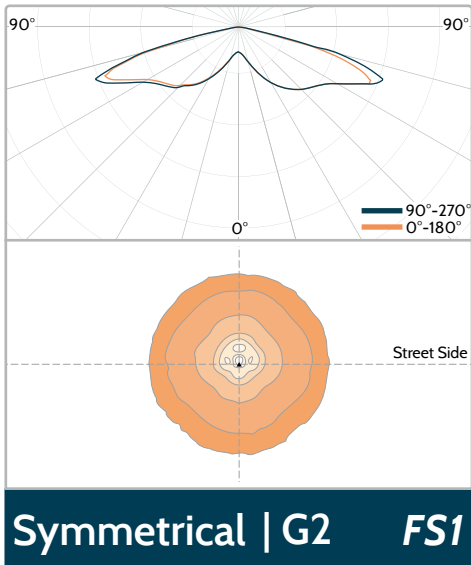

Medium | G4 MPE

Medium | G4 MPE-G

Symmetrical | G4 FS2

Single LENS Light Distributions OrangeTek

LED type : 3030

Applicable Luminaire : **BOLEYN** **ARIALED**

4 in 1 LENS Light Distributions

LED type : 3030