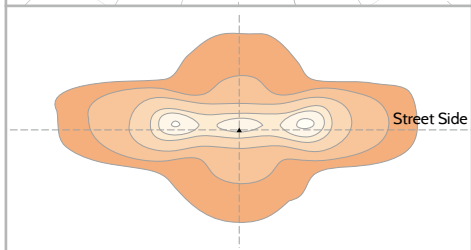

Extra Narrow | G1 NS16