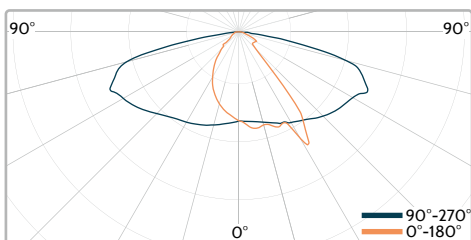

20 in 1 Light Distributions

LED type : 3030

Applicable Luminaire :

IGNIS MINI

IGNIS MINI⁺

Narrow | G2 20-NPE

Narrow | G1 NPF

Narrow | G2 NPH