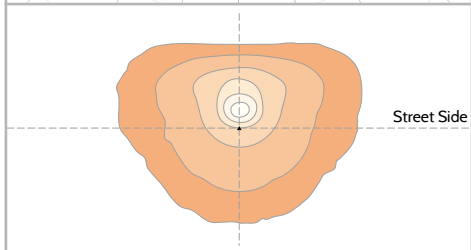

IGNIS MINI⁺

ARIA LED II

CITISOFT II

Extra Narrow | G1 NS11

Extra Narrow | G1 NS16

Extra Wide | G1 MS25

Extra Wide | G4 WS3

Extra Wide | G2 WS34