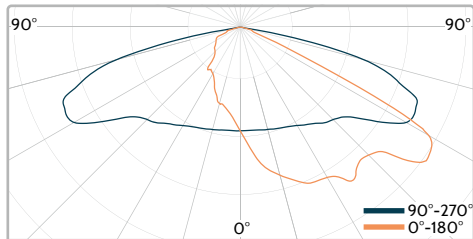

Wide | G3 20-MPE