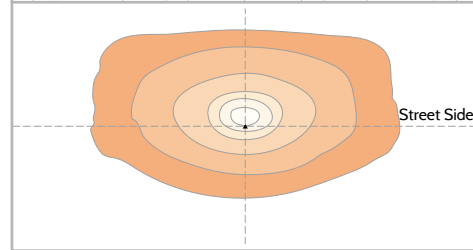

Medium | G2 AP2

Medium | G2 MPH

Wide | G3 20-MPE

Wide | G2 20-WPE

Wide | G1 MX2

24 in 1 Light Distributions

LED type : 5050

Applicable Luminaire :