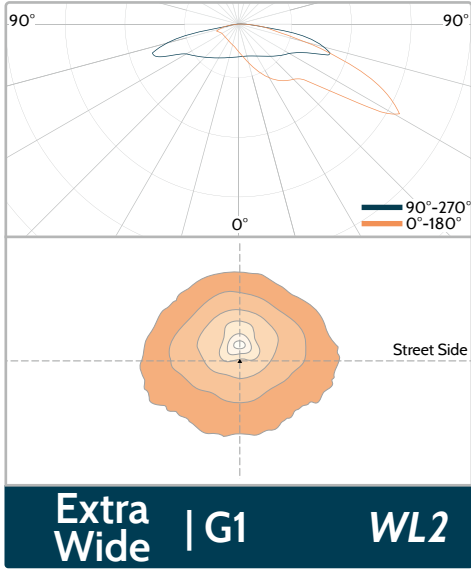

Medium | G4 MPE

Medium | G4 MPE-G

Symmetrical | G4 FS2

Single LENS Light Distributions OrangeTek

LED type : 3030

Applicable Luminaire : **BOLEYN** **ARIALED**

4 in 1 LENS Light Distributions

LED type : 3030