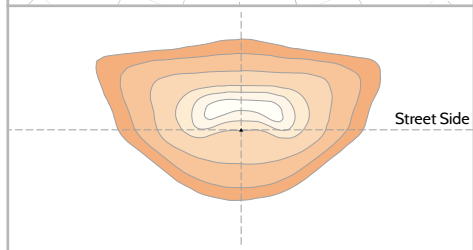

24 in 1 Light Distributions

LED type : 5050

Applicable Luminaire :

IGNIS MINI⁺

ARIALED II

CITISOFT II

Wide | G2

MS52