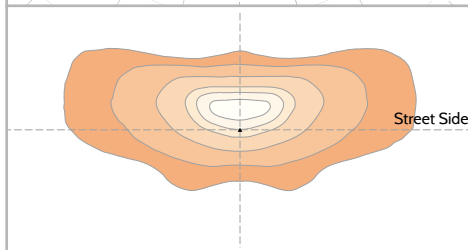

24 in 1 Light Distributions

LED type : 5050

Applicable Luminaire :

IGNIS MINI⁺

ARIALED II

CITISOFT II

Wide | G2

MS52