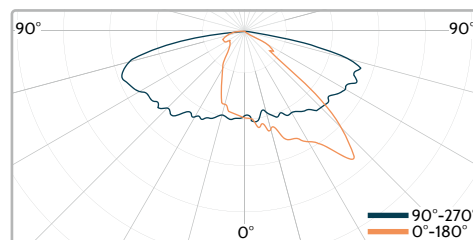

24 in 1 Light Distributions

LED type : 5050

Applicable Luminaire :

IGNIS MINI⁺

ARIA LED II

CITISOFT II

Medium | G1 MS51

Medium | G4 NS82

Medium | G3 NS87