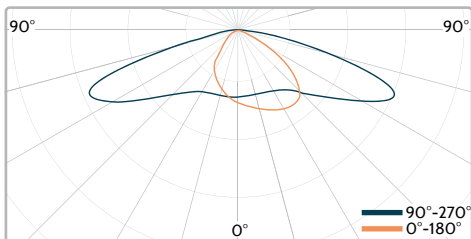

Medium | G2 MPH