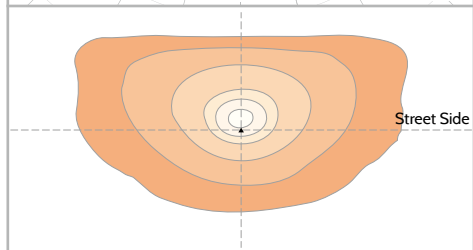

Wide | G2

WS31