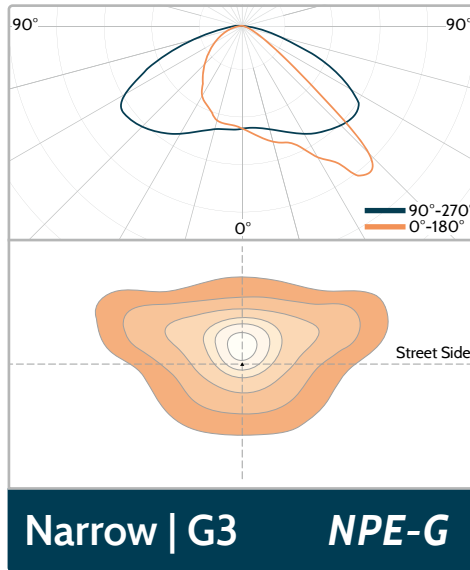

36 in 1 Light Distributions

LED type : 3030

Applicable Luminaire : **IGNIS** | **IGNIS MINI⁺**

ARIALED II

EMILIO CITISUN

CITISOFT

CITISOFT II