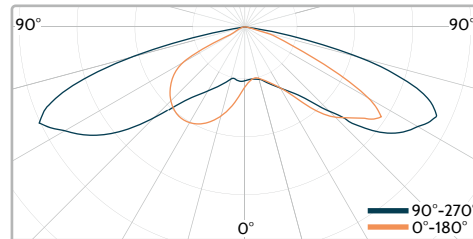

Medium | G2 AP2

Medium | G2 MPH

Wide | G3 20-MPE

Wide | G2 20-WPE

Wide | G1 MX2

24 in 1 Light Distributions

LED type : 5050

Applicable Luminaire :