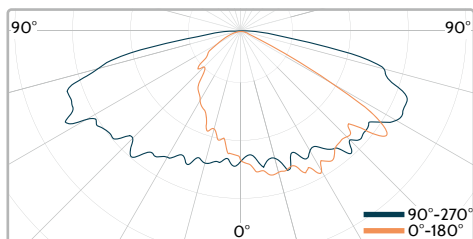

Wide | G2

WS31