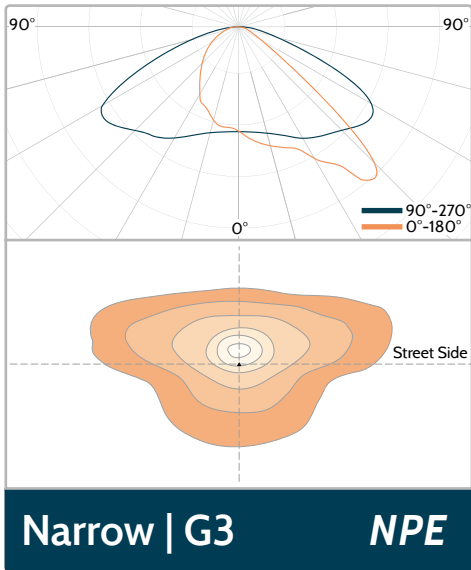

36 in 1 Light Distributions

LED type : 3030

Applicable Luminaire : **IGNIS** | **IGNIS MINI⁺**

ARIALED II

EMILIO CITISUN

CITISOFT

CITISOFT II