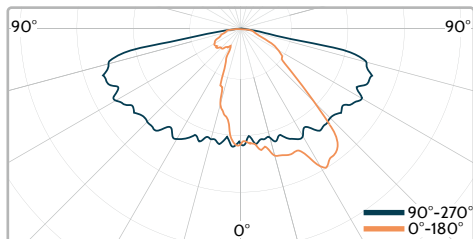

Medium | G3 MS11