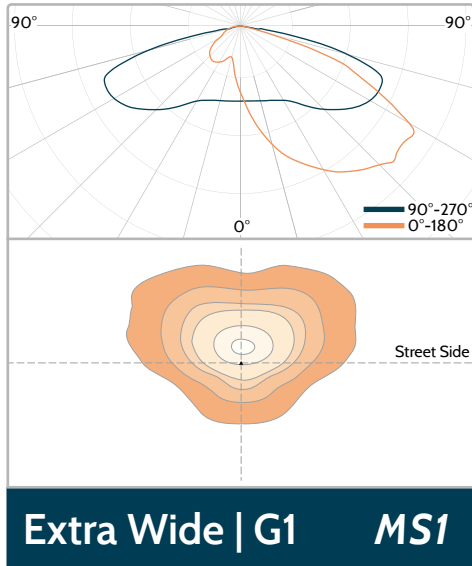

LED type : 3030

Applicable Luminaire : **IGNIS** **IGNIS** **IGNIS MINI+**

ARIALED II

EMILIO CITISUN

CITISOFT

18 in 1 Light Distributions

LED type : 3030

Applicable Luminaire : **IGNIS MINI**