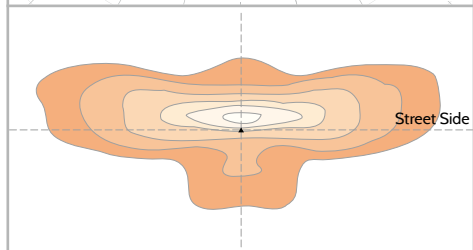

24 in 1 Light Distributions

LED type : 5050

Applicable Luminaire :

IGNIS MINI⁺

ARIA LED II

CITISOFT II

Extra Narrow | G1 NS11