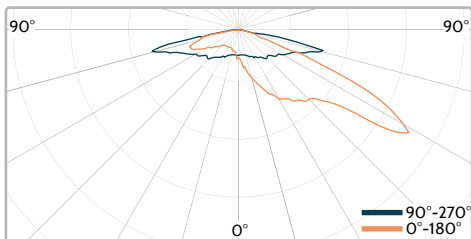

IGNIS MINI⁺

ARIA LED II

CITISOFT II

Extra Narrow | G1 NS11

Extra Narrow | G1 NS16

Extra Wide | G1 MS25

Extra Wide | G4 WS3

Extra Wide | G2 WS34