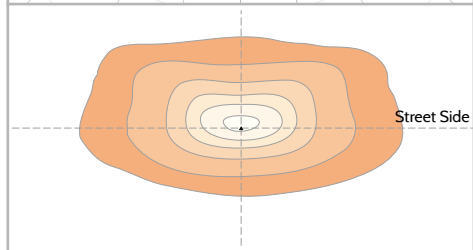

20 in 1 Light Distributions

LED type : 3030

Applicable Luminaire :

IGNIS MINI

IGNIS MINI⁺

Narrow | G2 20-NPE

Narrow | G1 NPF

Narrow | G2 NPH