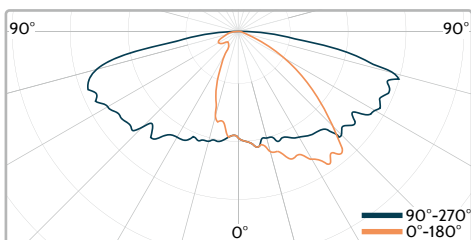

Narrow | G1 NS25

24 in 1 Light Distributions

LED type : 5050

Applicable Luminaire :

IGNIS MINI⁺

ARIA LED II

CITISOFT II

Medium | G3 MS11