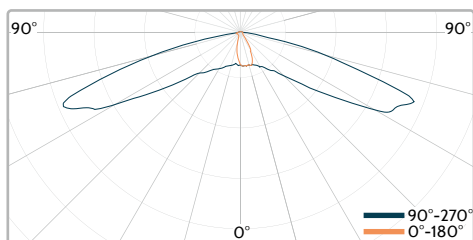

24 in 1 Light Distributions

LED type : 5050

Applicable Luminaire :

IGNIS MINI⁺

ARIA LED II

CITISOFT II

Extra Narrow | G1 NS11