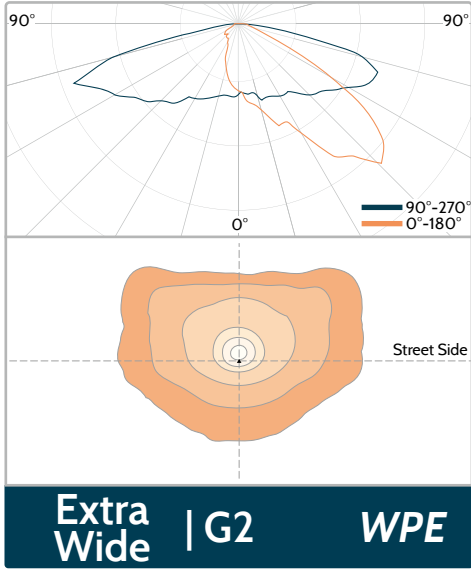

36 in 1 Light Distributions

LED type : 3030

Applicable Luminaire : **IGNIS** | **IGNIS MINI⁺**

ARIALED II

EMILIO CITISUN

CITISOFT

CITISOFT II