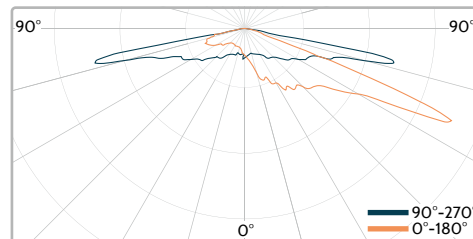

IGNIS MINI⁺

ARIA LED II

CITISOFT II

Extra Narrow | G1 NS11

Extra Narrow | G1 NS16

Extra Wide | G1 MS25

Extra Wide | G4 WS3

Extra Wide | G2 WS34