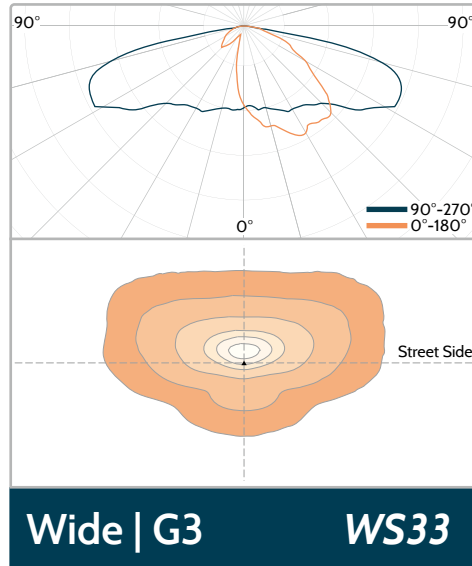

20 in 1 Light Distributions

LED type : 3030

Applicable Luminaire :

IGNIS MINI

IGNIS MINI⁺

Narrow | G2 20-NPE

Narrow | G1 NPF

Narrow | G2 NPH