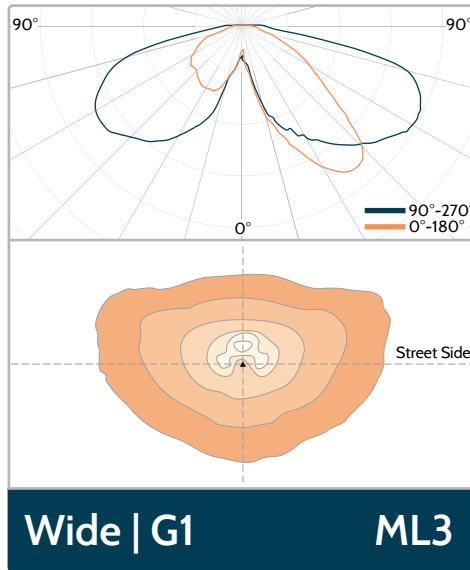

Medium | G4 MPE

Medium | G4 MPE-G

Symmetrical | G4 FS2

Single LENS Light Distributions OrangeTek

LED type : 3030

Applicable Luminaire : **BOLEYN** **ARIALED**

4 in 1 LENS Light Distributions

LED type : 3030