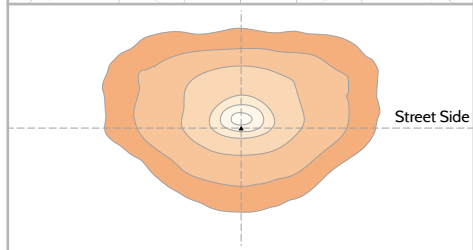

IGNIS MINI⁺

ARIA LED II

CITISOFT II

Extra Narrow | G1 NS11

Extra Narrow | G1 NS16

Extra Wide | G1 MS25

Extra Wide | G4 WS3

Extra Wide | G2 WS34