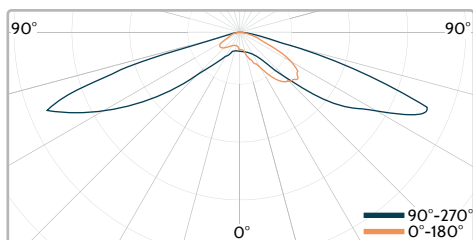

24 in 1 Light Distributions

LED type : 5050

Applicable Luminaire :

IGNIS MINI⁺

ARIALED II

CITISOFT II

Wide | G2

MS52