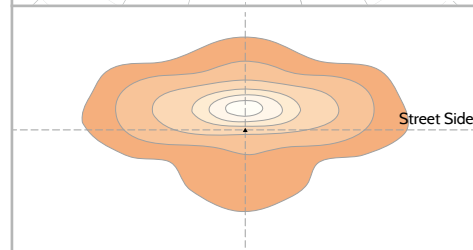

20 in 1 Light Distributions

LED type : 3030

Applicable Luminaire :

IGNIS MINI

IGNIS MINI⁺

Narrow | G2 20-NPE

Narrow | G1 NPF

Narrow | G2 NPH