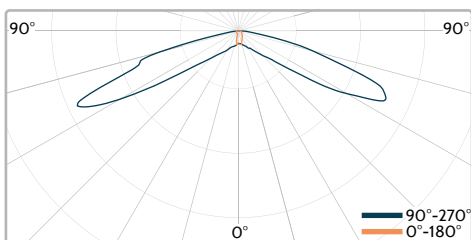

Extra Narrow | G1 NS16