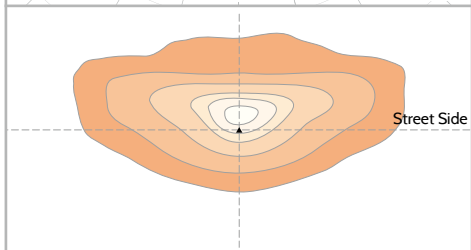

20 in 1 Light Distributions

LED type : 3030

Applicable Luminaire :

IGNIS MINI

IGNIS MINI⁺

Narrow | G2 20-NPE

Narrow | G1 NPF

Narrow | G2 NPH