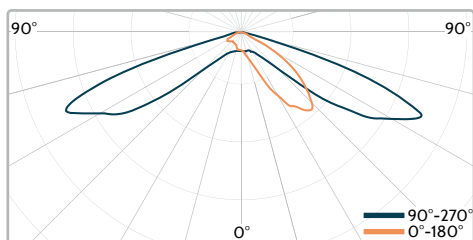

Narrow | G1 NS25

24 in 1 Light Distributions

LED type : 5050

Applicable Luminaire :

IGNIS MINI⁺

ARIA LED II

CITISOFT II

Medium | G3 MS11