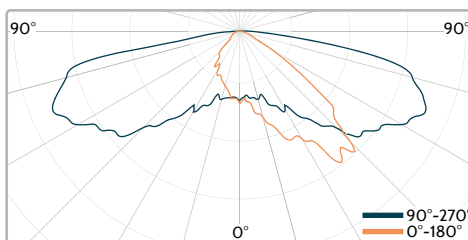

24 in 1 Light Distributions

LED type : 5050

Applicable Luminaire :

IGNIS MINI⁺

ARIALED II

CITISOFT II

Wide | G2

MS52