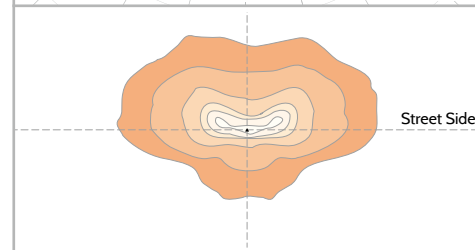

Wide | G1

WS1