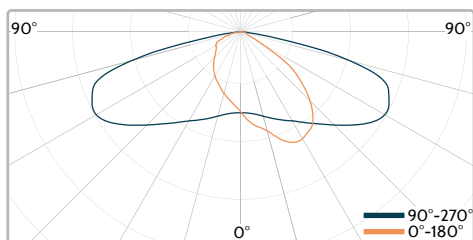

20 in 1 Light Distributions

LED type : 3030

Applicable Luminaire :

IGNIS MINI

IGNIS MINI⁺

Narrow | G2 20-NPE