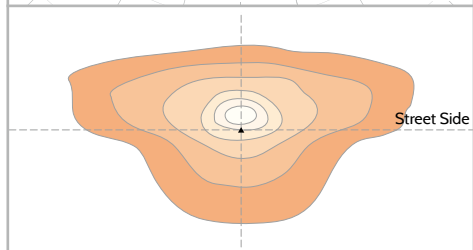

20 in 1 Light Distributions

LED type : 3030

Applicable Luminaire :

IGNIS MINI

IGNIS MINI⁺

Narrow | G2 20-NPE