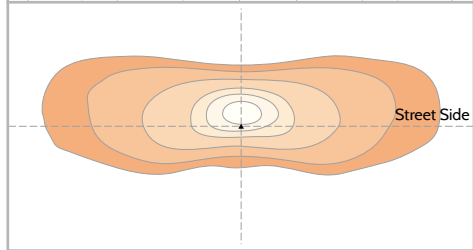

IGNIS MINI⁺

ARIA LED II

CITISOFT II

Extra Narrow | G1 NS11

Extra Narrow | G1 NS16

Extra Wide | G1 MS25

Extra Wide | G4 WS3

Extra Wide | G2 WS34