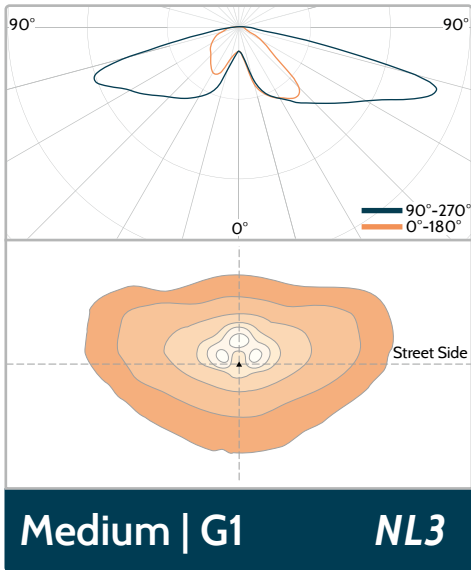

Medium | G4 MPE

Medium | G4 MPE-G

Symmetrical | G4 FS2

Single LENS Light Distributions OrangeTek

LED type : 3030

Applicable Luminaire : **BOLEYN** **ARIALED**

4 in 1 LENS Light Distributions

LED type : 3030