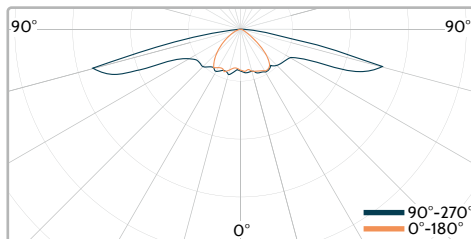

Medium | G1 MS12