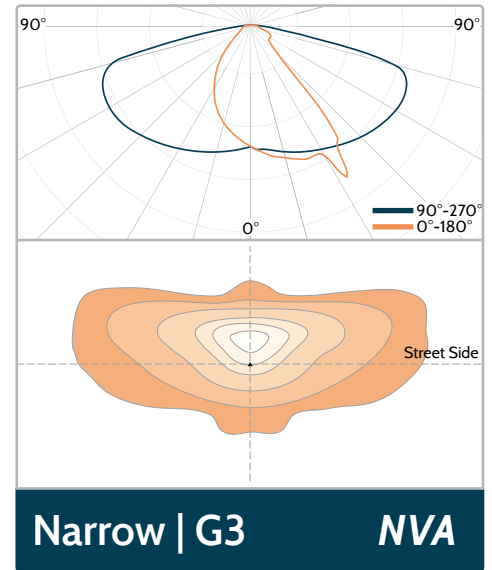

36 in 1 Light Distributions

LED type : 3030

Applicable Luminaire : **IGNIS** | **IGNIS MINI⁺**

ARIALED II

EMILIO CITISUN

CITISOFT

CITISOFT II