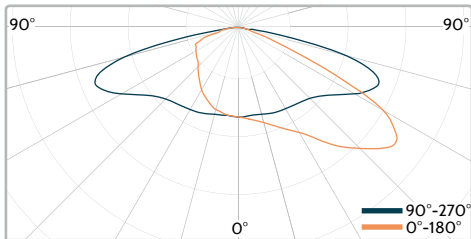

Wide | G2 20-WPE