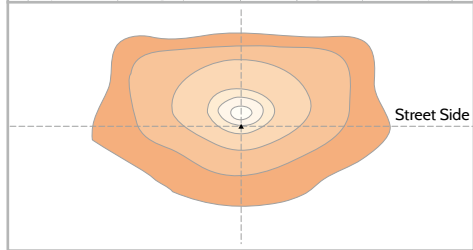

Wide | G3 20-MPE