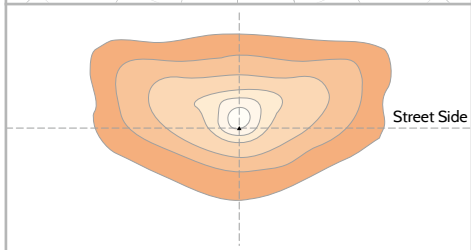

Medium | G2 MPH