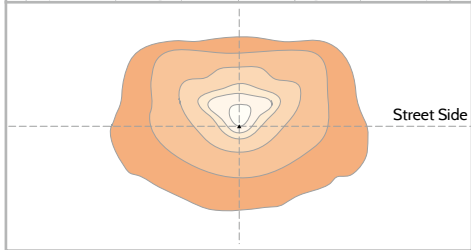

Wide | G2 20-WPE