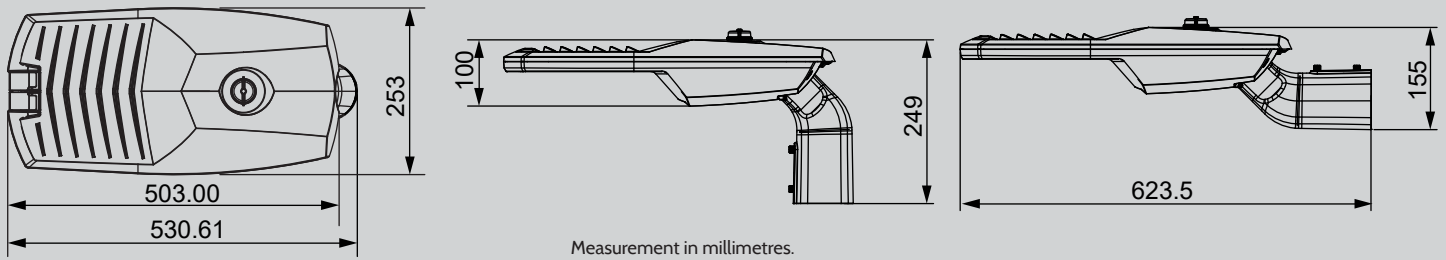

ARIALED II

Introducing ARIALED II

ARIALED II is the latest product from this established and well-loved family of OrangeTek street lights. Designed to cover BS (SS) EN13201 C, M and P lighting classes, using OrangeTek's market leading in-house designed lenses with outstanding optical performance and exceptional uniformity for wet road conditions. As an option Arialed II comes with our 24-led chip "Infinity", delivers outstanding lumen/watt! The ARIALED II is also versatile, being available in high output or CLO optimised LED chip configurations to best suit your needs, for peak performance or hitting energy saving targets.

It has a broad operating lumen range, allowing this lantern to be kept on the shelf and ready use in nearly any location, combined with 'Lumen Boost' to enable you to simply tune your lantern to the desired output quickly and safely to fit your lighting needs.

ARIALED II is designed for maintenance being light to carry and manoeuvre, it enables a fast and simple installation. Designed with an external tilt adjustment mechanism, making it a favourite for contractors.

Lantern Information

<p>Weight 5.3 kg</p> <p>Windage 0.045 m²</p> <p>RAL codes Black: RAL 9004 Grey: RAL 7040</p> <p>Mounting sizes 76, 60, 48mm</p>	<p>Lumen output range 370 - 13240 lumens</p> <p>RA/CRI index >70 Standard >80 Available</p> <p>Innovation INFINITY ∞</p> 	<p>CCT Opti 1850K, 2200K, 2700K, 3000K, 4000K</p>	<p>LX value L98 > 100,000 hours</p>	<p>Lumens per watt Up to 170 lm/w</p>
--	---	--	---	--