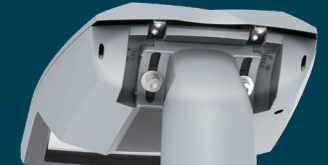

It has a broad operating lumen range, allowing this lantern to be kept on the shelf and ready use in nearly any location, combined with 'Lumen Boost' to enable you to simply tune your lantern to the desired output quickly and safely to fit your lighting needs.

ARIALED II is designed for maintenance being light to carry and manoeuvre, it enables a fast and simple installation. Designed with an external tilt adjustment mechanism, making it a favourite for contractors.

Product Features

1. Glass Cover with variety of lenses .

2. Tool free, secure latching power compartment .

3. Exterior tilt angle adjustment.

- 
Tool Free Access
- 
IP66
- 
Upto IK08
- 
Preset Dimming
- 
Tilt angle adjustment +15° to -15°
- 
Lightweight LM6 aluminium
- 
Surge Protection – 10kV 10kA MLV (clamping voltage) 1.2kV