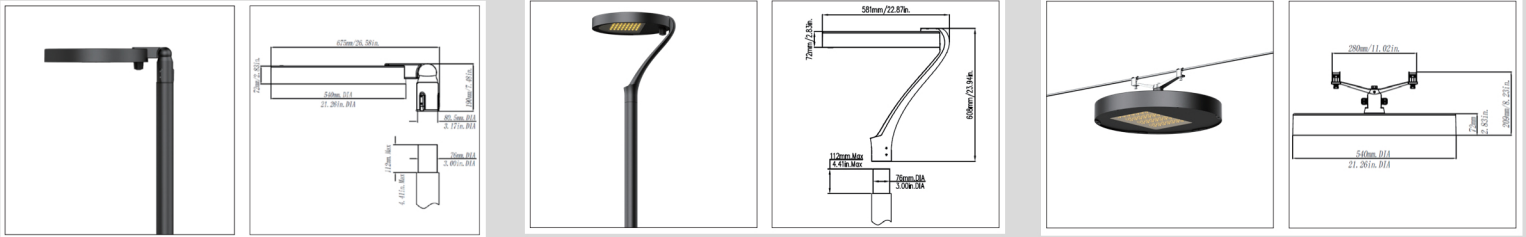


CITISOFT
ARC

www.orangetek.co.uk

Introducing Our New Luminaire – Citisoft Arc!
A perfect fusion of timeless elegance and modern functionality.

Designed to seamlessly complement both historic settings and contemporary urban spaces, Citisoft Arc delivers exceptional versatility through its smart modular system. Its innovative design allows for optimal placement of a downward-facing Zhaga socket – ideal for motion detection or traffic monitoring – making it a smart choice for walkways, plazas, parks, and streets alike.

Available in a wide range of colour temperatures, lenses, and socket options to suit your exact needs. Suitable for pole heights from 4 to 8 meters.

Citisoft Arc – classic design, modern performance.

More options available, please ask us.

Measurements in millimeters

High quality materials for optimum durability

CLO Available

IK08

IP66

Lumen Boost
Tune lumen output

Preset Dimming

Surge Protection – 10kV 10kA
MLV (clamping voltage) 1.2kV

Lightweight aluminum

Lantern information

Weight range:	10,8 kg	Lumen output range	600-12500 lumen	RA/CRI index	>70 standard >80 available	CCT	1850K 2200K 2700K 3000K 4000K	LX value	L98>100,000 hours	Lumens per watt	Up to 190 lm/w
Windage range:	0,07 m ²	RAL Codes:	Graphite Grey: RAL7024 Jet Black: RAL9005 Grey Brown: RAL8019 Anthracite Grey: RAL7016 Custom RAL available								
Mounting sizes:	102mm,76mm,60mm, 1/2" or 3/4"										