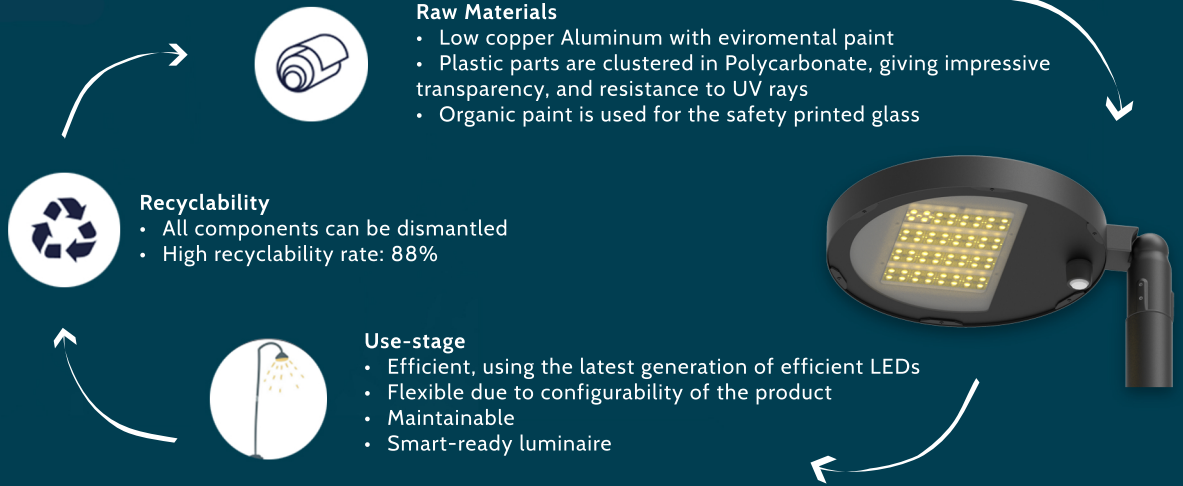

High quality materials for optimum durability

CLO Available

IK08

IP66

Lumen Boost
Tune lumen output

Preset Dimming

Surge Protection – 10kV 10kA
MLV (clamping voltage) 1.2kV

Lightweight aluminum

Lantern information

Weight range:	10,8 kg	Lumen output range	600-12500 lumen	RA/CRI index	>70 standard >80 available	CCT	1850K 2200K 2700K 3000K 4000K	LX value	L98>100,000 hours	Lumens per watt	Up to 190 lm/w
Windage range:	0,07 m²	RAL Codes:	Graphite Grey: RAL7024 Jet Black: RAL9005 Grey Brown: RAL8019 Anthracite Grey: RAL7016 Custom RAL available								
Mounting sizes:	102mm,76mm,60mm, 1/2" or 3/4"										

Visit: www.orangetek.co.uk
To find out more or call our sales Team
+44 (0)1283 347 792

Photometry

Website

All facts and figures correct at time of printing, subject to change.