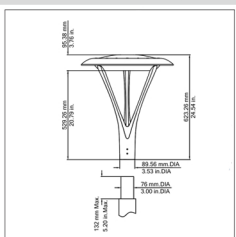

Available in a wide range of colour temperatures, lenses, and socket options to suit your exact needs. Suitable for pole heights from 4 to 8 meters.

Citisoft Plus – classic design, modern performance.

More options available, please ask us.