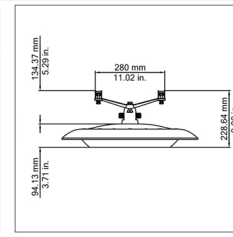

Introducing Our New Luminaire – Citisoft Plus

A perfect fusion of timeless elegance and modern functionality.

Designed to seamlessly complement both historic settings and contemporary urban spaces, Citisoft Plus delivers exceptional versatility through its smart modular system. Its innovative design allows for optimal placement of a downward-facing Zhaga socket – ideal for motion detection or traffic monitoring – making it a smart choice for walkways, plazas, parks, and streets alike.

Available in a wide range of colour temperatures, lenses, and socket options to suit your exact needs. Suitable for pole heights from 4 to 8 meters.

Citisoft Plus – classic design, modern performance.

More options available, please ask us.

Measurements in millimeters