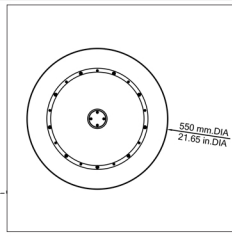

Introducing Our New Luminaire – Citisoft Plus

A perfect fusion of timeless elegance and modern functionality.

Designed to seamlessly complement both historic settings and contemporary urban spaces, Citisoft Plus delivers exceptional versatility through its smart modular system. Its innovative design allows for optimal placement of a downward-facing Zhaga socket – ideal for motion detection or traffic monitoring – making it a smart choice for walkways, plazas, parks, and streets alike.

Available in a wide range of colour temperatures, lenses, and socket options to suit your exact needs. Suitable for pole heights from 4 to 8 meters.

Citisoft Plus – classic design, modern performance.

More options available, please ask us.

Measurements in millimeters